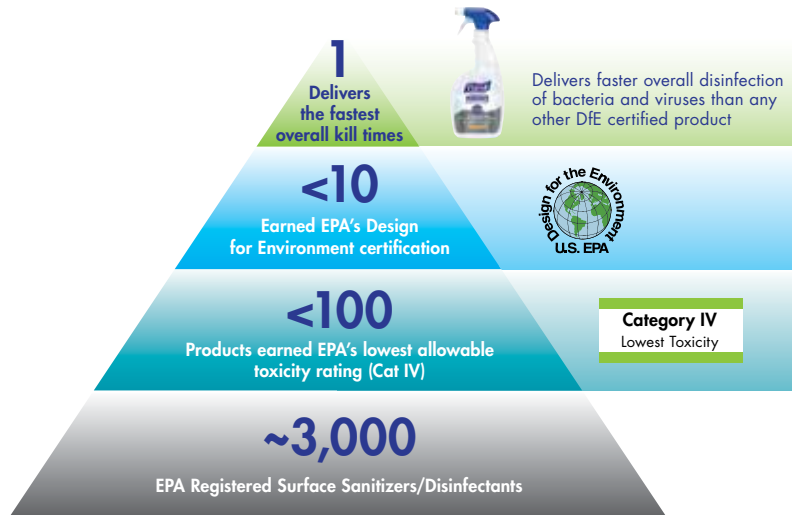

FORMULATED FOR FOOD CONTACT SURFACES

No rinse required on food contact surfaces

RAPID KILL TIME

Eliminates 99.99% of germs including Norovirus and the Cold & Flu virus

POWERFUL PEACE OF MIND

Lowest allowable EPA toxicity rating

MULTI-SURFACE PERFORMANCE

Proven across most hard and soft surfaces

EPA DESIGN FOR ENVIRONMENT (DfE) CERTIFIED:

Delivers faster overall disinfection of bacteria and viruses than any other DfE product

No competitor can match the PURELL™ brand's high standards for performance, people, and the planet.*