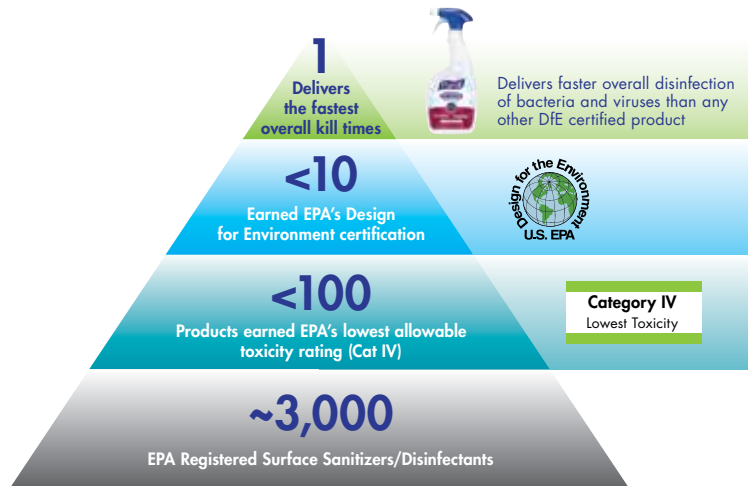

No competitor can match the PURELL™ brand's high standards for performance, people, and the planet.*

* As of 7/22/2016

PURELL Foodservice Surface Sanitizer is a one-step sanitizer and cleaner that dissipates quickly with no streaks or sticky residue. The multi-surface formulation sanitizes and cleans everywhere you need it, with no rinse required. And the light, fragrance-free scent gives you the peace of mind to use around patrons.

PURELL TOUCHABLE™ Technology means:

- No rinse required on food contact surfaces
- No handwashing, gloves or safety glasses required
- No harsh fumes

PURELL Foodservice Surface Sanitizer Order Information

Waxie Part #/SKU	Description	Recommended Sales Unit
170054	6 - 32 fl. oz. bottles capped & sealed with triggers	Full Case
170038	4 - 1 gallon Refills	Full Case
LBL-4341-6CTSHEET	1 sheet of 6 refillable container labels	Eaches

To Learn More About
PURELL Foodservice Surface Sanitizer,
visit www.PURELLsurface.com

Distributed by

GOJO Industries, Inc.
One GOJO Plaza, Suite 500
P.O. Box 991 • Akron, OH 44309-0991
Tel: 1-330-255-6000 • Toll-free: 1-800-321-9647
Fax: 1-800-FAX-GOJO

The Most Trusted Name In Clean. Since 1945.
Corporate Headquarters | 9353 Waxie Way | San Diego, CA 92123
(800) 995-4466 | www.waxie.com © 2016 WAXIE Sanitary Supply