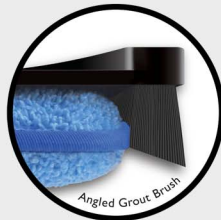

Money Saver
One pad = 2000 disposable sheets.

Microfiber pad is washable by hand or machine washable up to 300 times.

Angled Grout Brush