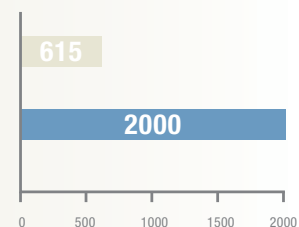

Traditional liquid soap
from one push

Foam soap from one push

800 mL Liquid Soap Refill

1200 mL Foam Refill

Number of Handwashes

Guaranteed PERFORMANCE

We've taken touchless technology to a whole new level. Performance of the touch-free dispensing system is guaranteed.