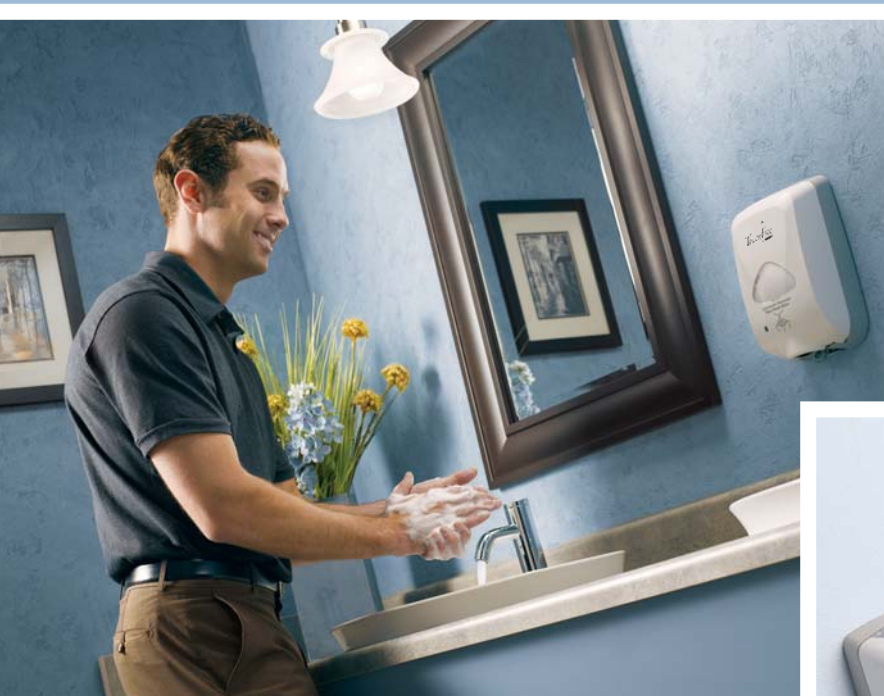

TouchFree
by **WAXIE**

Touch-free
Foam Soap

DISPENSING SYSTEM

Touch-free Foam Soap

DISPENSING SYSTEM

Rich, Luxurious Lather

Foam soap provides an extraordinarily pleasant handwashing experience. Whether you use our general handwashing formula or our antibacterial formula, you'll love our fresh new fragrances and luxurious lather.

Touch-Free System

Restrooms of today are touchless. No one wants to touch a washroom soap dispenser after countless others have touched it prior to washing their hands. Our new touch free foam soap dispenser lets you provide people with the touch-free experience they have come to expect in the restroom. It's also ideal for foodservice or other businesses with wash stations outside of the restroom.

Easy to load and maintain

Dispenser shuts off automatically when it is opened to make refilling easier

Refill snaps into place easily - audible click makes it easy to know when it's in place

UL/CE registered

ADA compliant

Sanitary-sealed collapsible-refill keeps germs out

Uses 3 standard C-size batteries that last for up to 30,000 uses - batteries are included

Every refill comes with a fresh dispensing valve - no worry of clogging