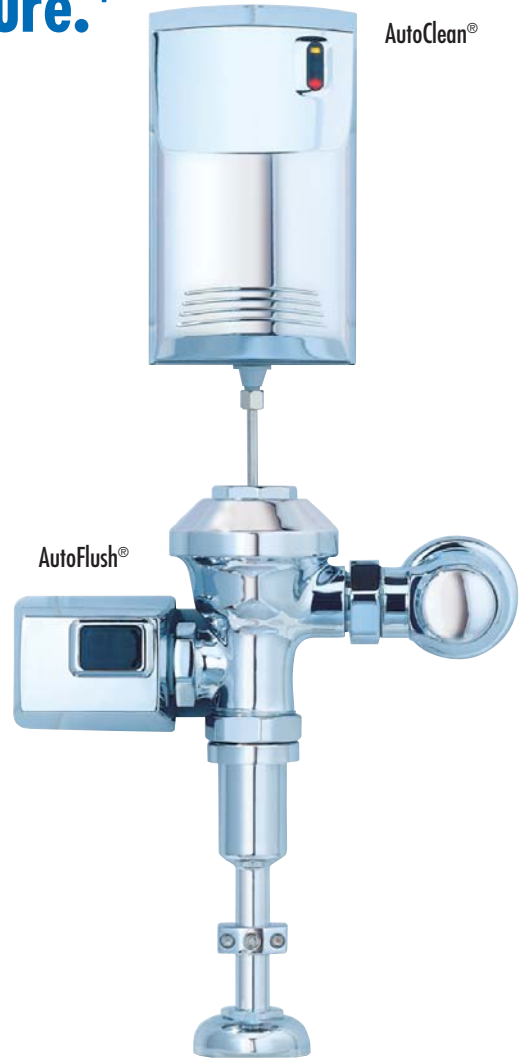

AutoFlush®

AutoClean®