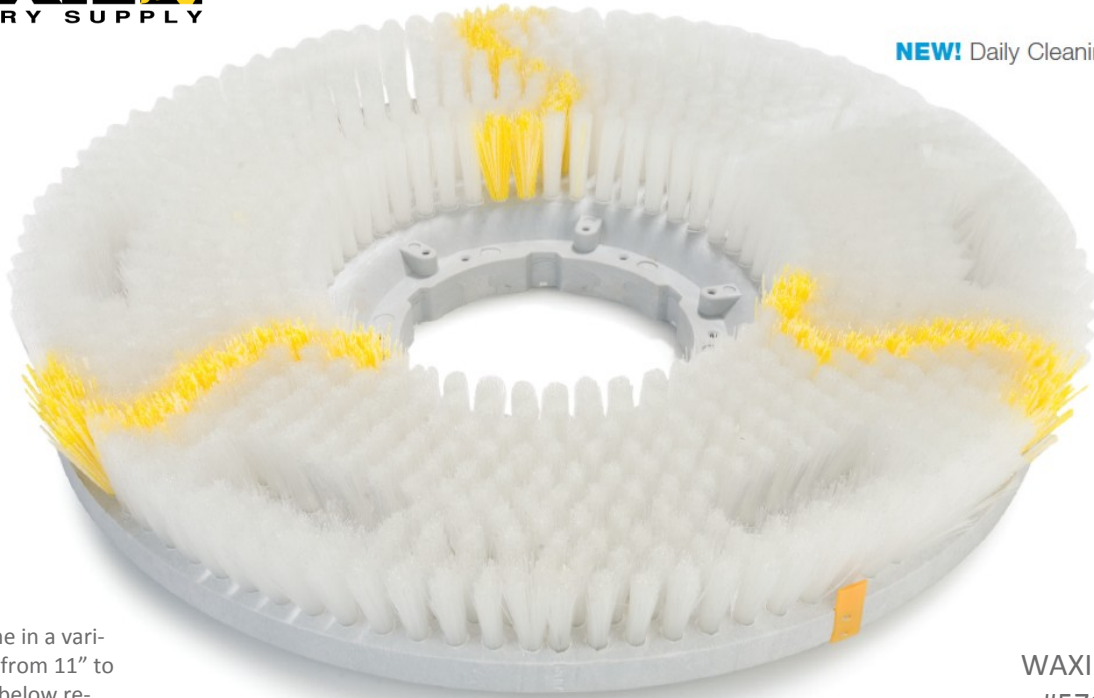

Colortech™

CARLISLE
Sanitary Maintenance Products

A Revolution in Revolution

Distributed by:

NEW! Daily Cleaning Rotary Brush

Rotary brushes come in a variety of sizes ranging from 11" to 21". All item codes below reflect 17" brushes.

WAXIE Item
#571329

WAXIE Item
#571650

WAXIE Item
#573403

WAXIE Item
#571655

WAXIE Item
#571621

WAXIE Item
#571640

WAXIE Item
#571337

Carlisle Colortech™ Rotary Brushes are the simple floor care solution. They clean more effectively, using nylon filament impregnated with Silicon Carbide grit. And, we offer a wide selection of rotary brushes to match all of your floor care needs including stripping, scrubbing and general cleaning of high traffic areas in office buildings, malls, schools, hospitals, and stores.

Our newest addition to the Colortech™ Rotary Brush line is the Daily Cleaning Rotary Brush. This brush is specifically designed for daily cleaning of all High Gloss floor surfaces while maintaining the floor shine. Our newly redesigned Rotary Brush block delivers cleaning solutions more efficiently, and a wear indicator has been added to all Colortech™ Brushes.